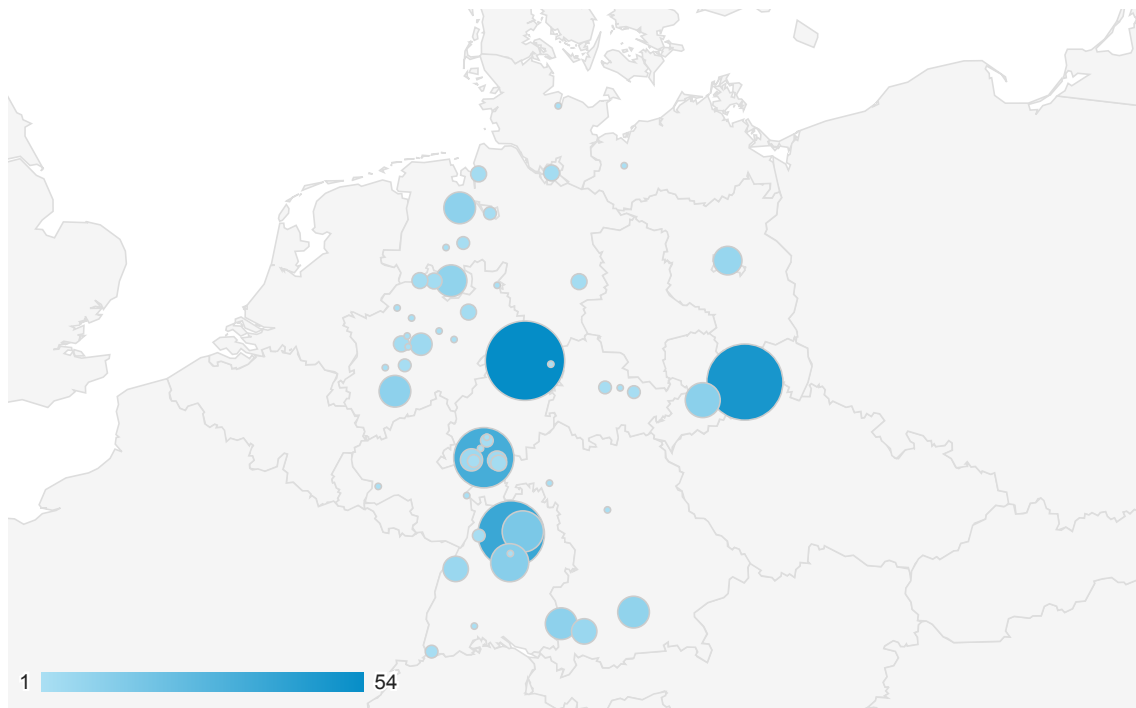

Location

ALL » COUNTRY: Germany

Nov 1, 2017 - Jan 25, 2018

All Users
3.17% Sessions

Map Overlay

Site Usage

City	Sessions	Pages / Session	Avg. Session Duration	% New Sessions	Bounce Rate
	355 % of Total: 3.17% (11,211)	1.30 Avg for View: 1.55 (-15.68%)	00:01:06 Avg for View: 00:01:13 (-9.05%)	21.97% Avg for View: 38.67% (-43.18%)	80.28% Avg for View: 78.34% (2.48%)
1. Kassel	54 (15.21%)	1.20	00:02:48	7.41%	77.78%
2. Dresden	48 (13.52%)	1.35	00:00:41	14.58%	79.17%
3. Heilbronn	37 (10.42%)	1.76	00:01:03	5.41%	62.16%
4. Frankfurt	33 (9.30%)	1.27	00:00:44	18.18%	78.79%
5. Bretzfeld	16 (4.51%)	1.88	00:00:44	6.25%	43.75%
6. Stuttgart	12 (3.38%)	1.25	00:00:25	8.33%	83.33%
7. Chemnitz	11 (3.10%)	1.09	00:00:11	36.36%	90.91%
8. Memmingen	10 (2.82%)	1.20	00:01:04	50.00%	90.00%
9. Oldenburg	10 (2.82%)	1.00	00:00:00	20.00%	100.00%
10. Cologne	10 (2.82%)	1.30	00:03:37	10.00%	80.00%